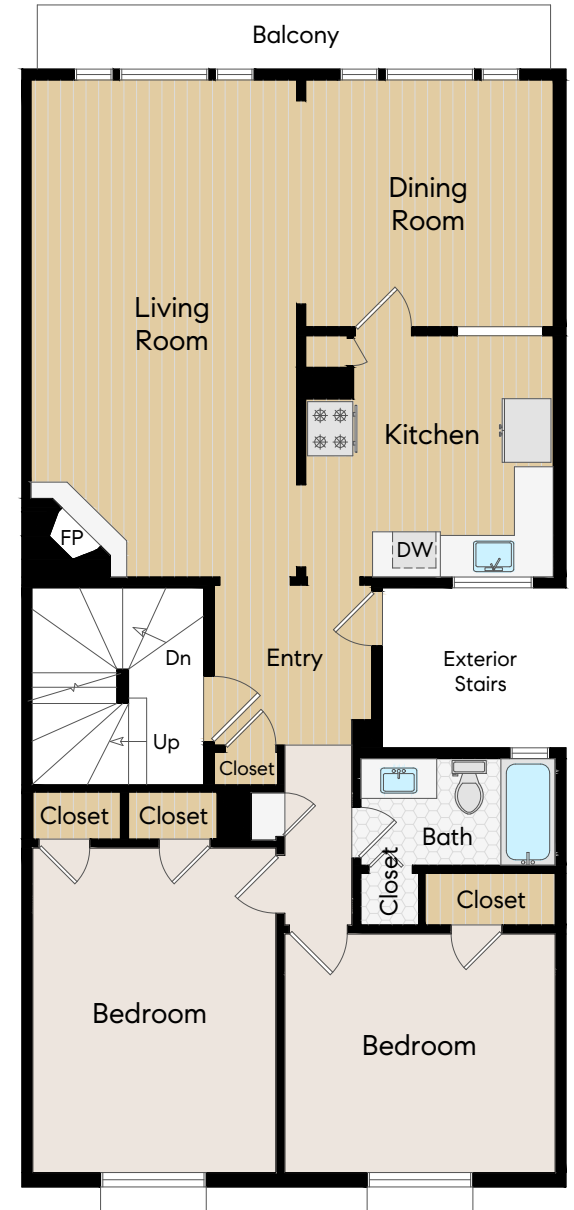

227 Upper Terrace

San Francisco, CA

Lower Level

Street Level

#227