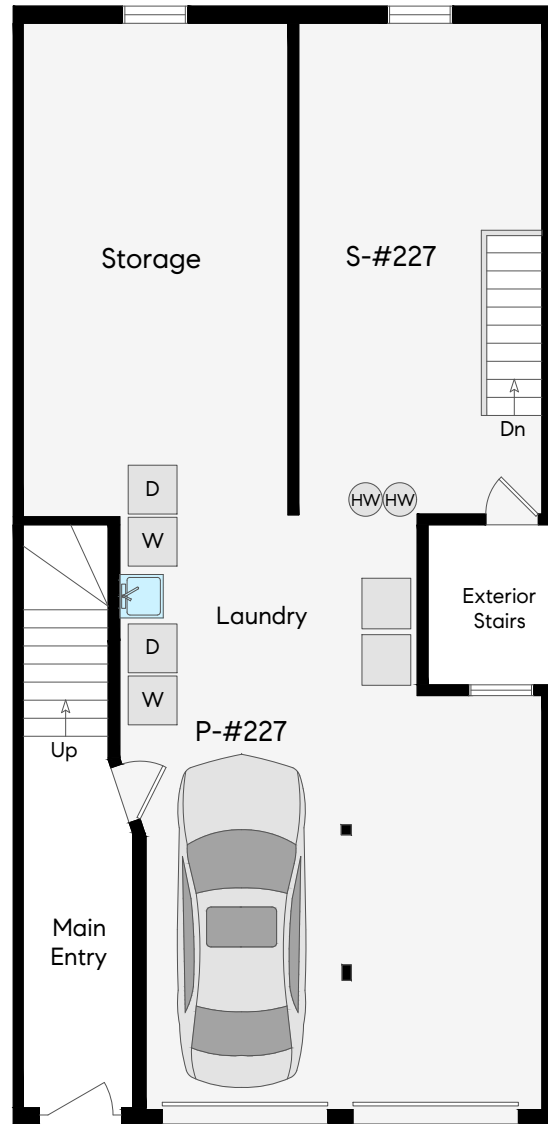

227 Upper Terrace

San Francisco, CA

Lower Level

Street Level

#227